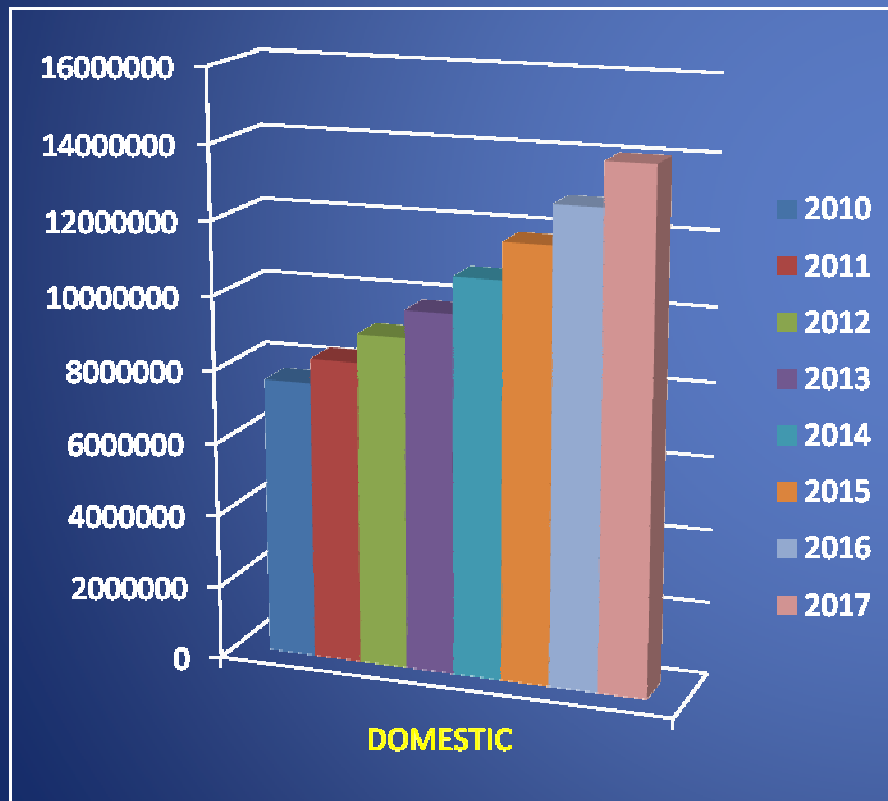

# TOURIST VISITS TO ODISHA

Year	Domestic	Foreign	Total
2010	75,91,615	50,432	76,42,047
2011	82,71,257	60,722	83,31,979
2012	90,53,086	64,719	91,17,805
2013	98,00,135	66,675	98,66,810
2014	107,90,622	71,426	108,62,048
2015	117,86,117	66,971	118,53,088
2016	128,42,899	76,361	129,19,260
2017	140,11,229	1,00,014	1,41,11,243

# TOURIST VISITS TO ODISHA

## DOMESTIC