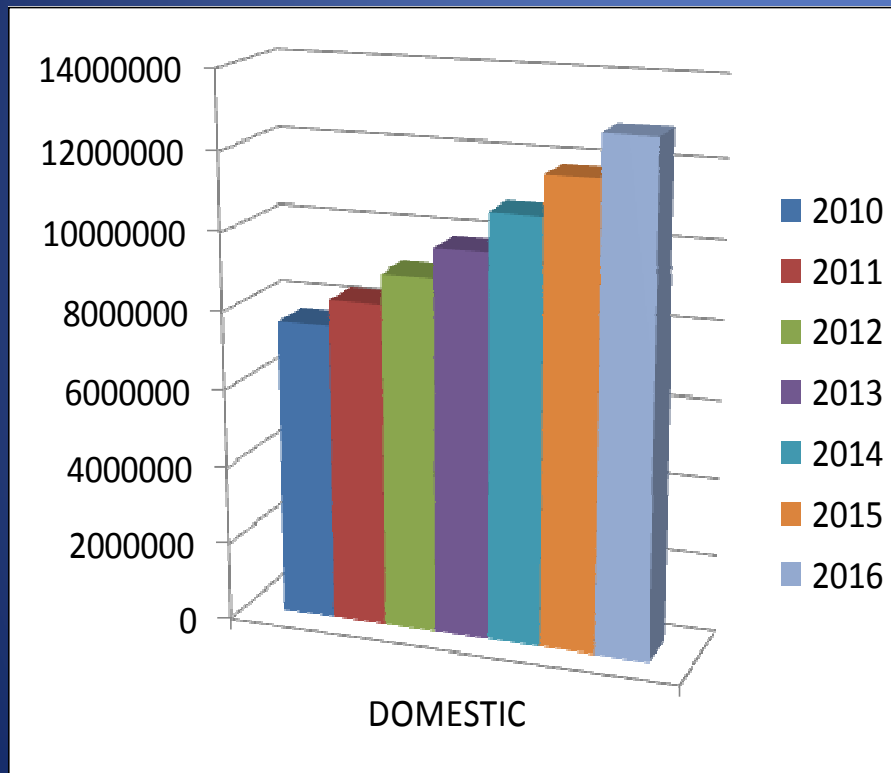

TOURIST VISITS TO ODISHA

Year	Domestic	Foreign	Total
2010	75,91,615	50,432	76,42,047
2011	82,71,257	60,722	83,31,979
2012	90,53,086	64,719	91,17,805
2013	98,00,135	66,675	98,66,810
2014	107,90,622	71,426	108,62,048
2015	117,86,117	66,971	118,53,088
2016	128,42,899	76,361	129,19,260

TOURIST VISITS TO ODISHA

DOMESTIC

FOREIGN